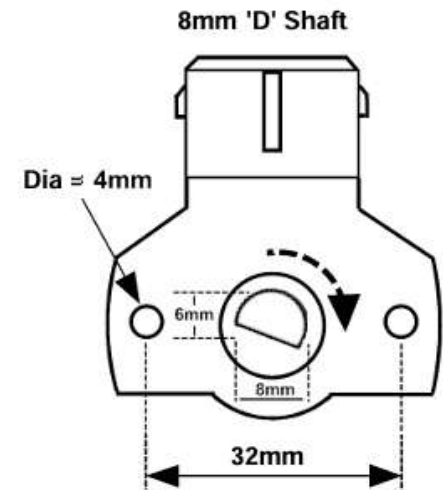

Grey Centre Version - Counter Clockwise Rotation

Black Centre Version - Clockwise Rotation

Looking into sensor

Pin #	3	2	1
Function	5V In	Sig Out	Sig GND

Looking into sensor

Pin #	3	2	1
Function	5V In	Sig Out	Sig GND

DATE: 19.09.2015

REVISION: 0.00

DRAWING No. 1

PROJECT: Universal Throttle Position Sensors

DRAWN BY: DP