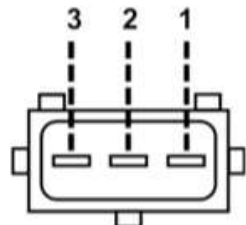

Grey Centre Version - Counter Clockwise Rotation

Black Centre Version - Clockwise Rotation

Looking into sensor

Pin #	3	2	1
Function	5V In	Sig Out	Sig GND

Looking into sensor

Pin #	3	2	1
Function	5V In	Sig Out	Sig GND

DATE: 19.09.2015

REVISION: 0.00

DRAWING No. 1

PROJECT: Universal Throttle Position Sensors

DRAWN BY: DP