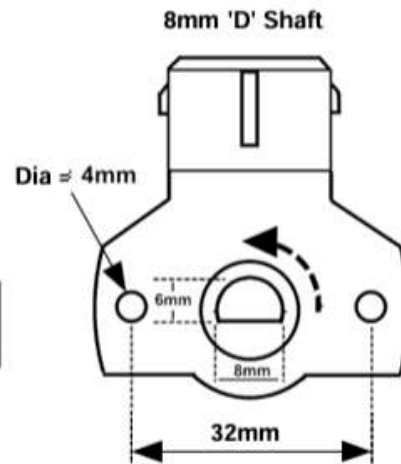

Grey Centre Version - Counter Clockwise Rotation

Black Centre Version - Clockwise Rotation

Looking into sensor

Pin #	3	2	1
Function	5V In	Sig Out	Sig GND

Looking into sensor

Pin #	3	2	1
Function	5V In	Sig Out	Sig GND

DATE: 19.09.2015

REVISION: 0.00

DRAWING No. 1

PROJECT: Universal Throttle Position Sensors

DRAWN BY: DP