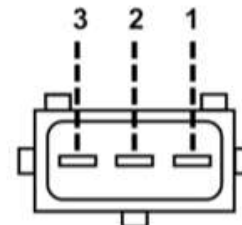

Grey Centre Version - Counter Clockwise Rotation

Black Centre Version - Clockwise Rotation

Looking into sensor

Pin #	3	2	1
Function	5V In	Sig Out	Sig GND

Looking into sensor

Pin #	3	2	1
Function	5V In	Sig Out	Sig GND

DATE: 19.09.2015

REVISION: 0.00

DRAWING No. 1

PROJECT: Universal Throttle Position Sensors

DRAWN BY: DP