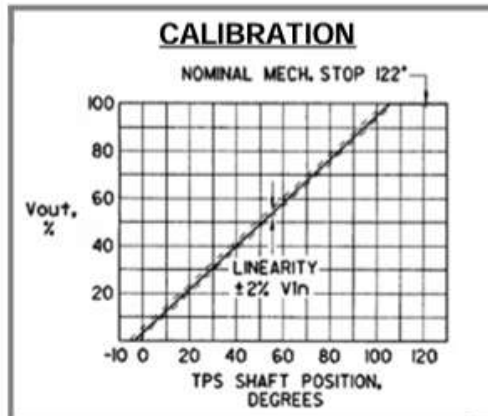

Grey Centre Version - Counter Clockwise Rotation

Black Centre Version - Clockwise Rotation

Looking into sensor

Pin #	3	2	1
Function	5V In	Sig Out	Sig GND

Looking into sensor

Pin #	3	2	1
Function	5V In	Sig Out	Sig GND

DATE: 19.09.2015

REVISION: 0.00

DRAWING No. 1

PROJECT: Universal Throttle Position Sensors

DRAWN BY: DP